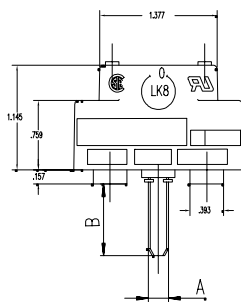

## 60 Minute, Single Pole Single Throw (SPST), Screwmount 23 mm shaft

- Applications**
- Battery chargers, ultrasonic cleaners, saunas, tanning beds, medical equipment, dryers, small appliances, and food service equipment.
- Standard Features**
- 15 amps per pole rating
  - 120/240V, 1/4 HP
  - 1000W Tungsten
- Approvals**
- UL, CSA, BSI, VDE, OVE, SEV, KEMA, SEMA, NEMKO, UTE

### TYPE OF SWITCH