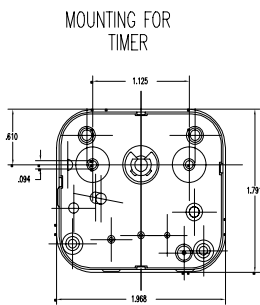

## 60 Minute, Single Pole Single Throw (SPST), Screwmount 23 mm shaft

- Applications**
- Battery chargers, ultrasonic cleaners, saunas, tanning beds, medical equipment, dryers, small appliances, and food service equipment.
- Standard Features**
- 15 amps per pole rating
  - 120/240V, 1/4 HP
  - 1000W Tungsten
- Approvals**
- UL, CSA, BSI, VDE, OVE, SEV, KEMA, SEMA, NEMKO, UTE