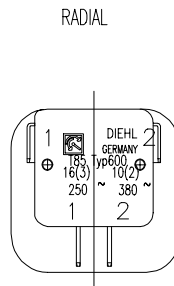

## 60 Minute, Single Pole Single Throw (SPST), Screwmount 23 mm shaft

- Applications**
- Battery chargers, ultrasonic cleaners, saunas, tanning beds, medical equipment, dryers, small appliances, and food service equipment.
- Standard Features**
- 15 amps per pole rating
  - 120/240V, 1/4 HP
  - 1000W Tungsten
- Approvals**
- UL, CSA, BSI, VDE, OVE, SEV, KEMA, SEMA, NEMKO, UTE

### TYPE OF SWITCH