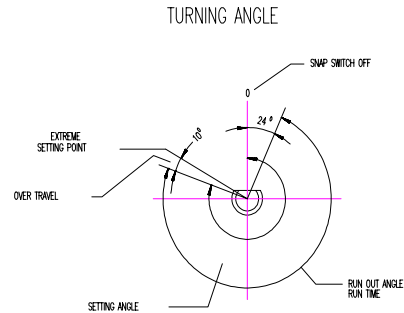

## 60 Minute, Single Pole Single Throw (SPST), Screwmount 23 mm shaft

- Applications**
- Battery chargers, ultrasonic cleaners, saunas, tanning beds, medical equipment, dryers, small appliances, and food service equipment.
- Standard Features**
- 15 amps per pole rating
  - 120/240V, 1/4 HP
  - 1000W Tungsten
- Approvals**
- UL, CSA, BSI, VDE, OVE, SEV, KEMA, SEMA, NEMKO, UTE