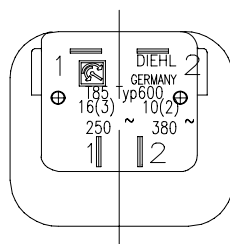

Standard Features

- 15 amps per pole rating
- 120/240V, 1/4 HP
- 1000W Tungsten

Approvals

- UL, CSA, BSI, VDE, OVE, SEV, KEMA, SEMA, NEMKO, UTE

MOUNTING FOR
TIMER

AXIAL

TURNING ANGLE

TYPE OF SWITCH