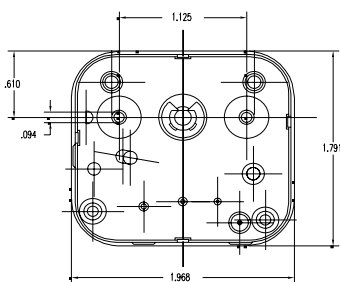

TA4114

6 Minute, Single Pole Single Throw (SPST), Screwmount

Applications

- Battery chargers, ultrasonic cleaners, saunas, tanning beds, medical equipment, dryers, small appliances, and food service equipment.

Standard Features

- 15 amps per pole rating
- 120/240V, 1/4 HP
- 1000W Tungsten

Approvals

- UL, CSA, BSI, VDE, OVE, SEV, KEMA, SEMA, NEMKO, UTE

MOUNTING FOR
TIMER

AXIAL

TURNING ANGLE

TYPE OF SWITCH