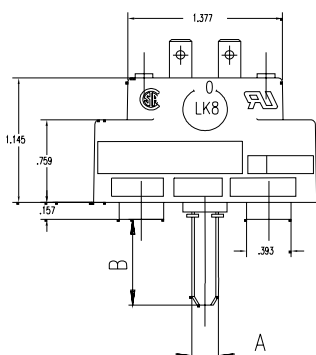

Standard Features

- 15 amps per pole rating
- 120/240V, 1/4 HP
- 1000W Tungsten

Approvals

- UL, CSA, BSI, VDE, OVE, SEV, KEMA, SEMA, NEMKO, UTE

MOUNTING FOR
TIMER

AXIAL

TURNING ANGLE

TYPE OF SWITCH