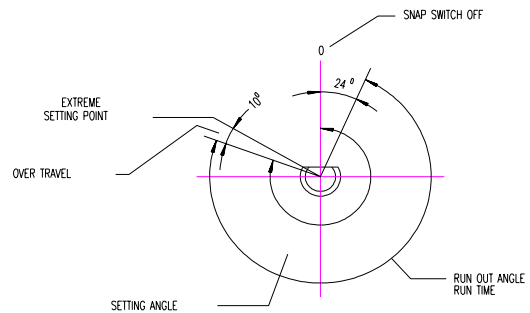

Standard Features

- 15 amps per pole rating
- 120/240V, 1/4 HP
- 1000W Tungsten

Approvals

- UL, CSA, BSI, VDE, OVE, SEV, KEMA, SEMA, NEMKO, UTE

MOUNTING FOR
TIMER

AXIAL

TURNING ANGLE

TYPE OF SWITCH