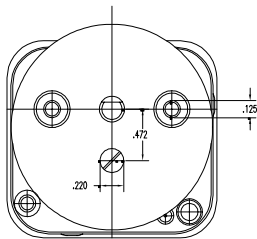

MOUNTING FOR  
TIMER

RADIAL

TURNING ANGLE

TYPE OF SWITCH