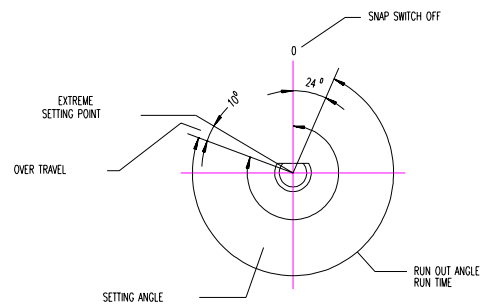

## 15 Minute, Double Pole Single Throw (DPST), Screwmount With Bell

- Applications**
- Battery chargers, ultrasonic cleaners, saunas, tanning beds, medical equipment, dryers, small appliances, and food service equipment.
- Standard Features**
- 15 amps per pole rating
  - 120/240V, 1/4 HP
  - 1000W Tungsten
- Approvals**
- UL, CSA, BSI, VDE, OVE, SEV, KEMA, SEMA, NEMKO, UTE

MOUNTING FOR  
TIMER

RADIAL

TURNING ANGLE

TYPE OF SWITCH