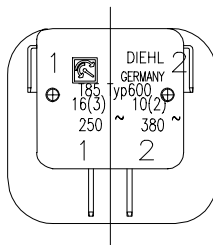

## 15 Minute, Double Pole Single Throw (DPST), Screwmount With Bell

- Applications**
- Battery chargers, ultrasonic cleaners, saunas, tanning beds, medical equipment, dryers, small appliances, and food service equipment.
- Standard Features**
- 15 amps per pole rating
  - 120/240V, 1/4 HP
  - 1000W Tungsten
- Approvals**
- UL, CSA, BSI, VDE, OVE, SEV, KEMA, SEMA, NEMKO, UTE

MOUNTING FOR  
TIMER

RADIAL

TURNING ANGLE

TYPE OF SWITCH