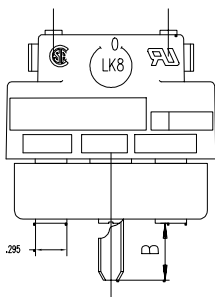

MOUNTING FOR  
TIMER

RADIAL

TURNING ANGLE

TYPE OF SWITCH