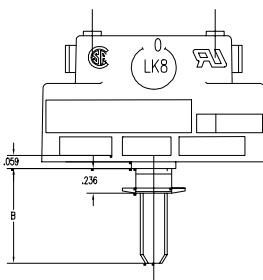

**Standard Features** • 15 amps per pole rating  
• 120/240V, 1/4 HP  
• 1000W Tungsten

**Approvals** • UL, CSA, BSI, VDE, OVE, SEV, KEMA, SEMA, NEMKO, UTE

MOUNTING FOR  
TIMER

RADIAL

TURNING ANGLE

TYPE OF SWITCH