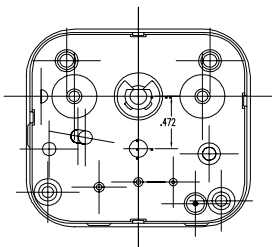

**Standard Features** • 15 amps per pole rating  
• 120/240V, 1/4 HP  
• 1000W Tungsten

**Approvals** • UL, CSA, BSI, VDE, OVE, SEV, KEMA, SEMA, NEMKO, UTE

MOUNTING FOR  
TIMER

RADIAL

TURNING ANGLE

TYPE OF SWITCH