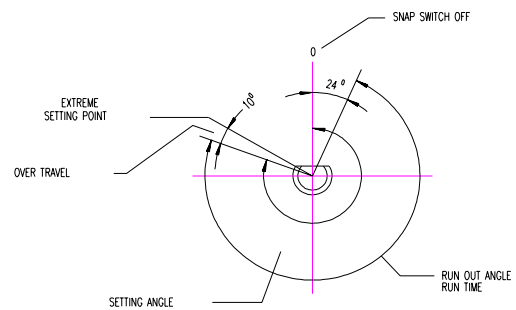

**Standard Features** • 15 amps per pole rating  
• 120/240V, 1/4 HP  
• 1000W Tungsten

**Approvals** • UL, CSA, BSI, VDE, OVE, SEV, KEMA, SEMA, NEMKO, UTE

MOUNTING FOR  
TIMER

RADIAL

TURNING ANGLE

TYPE OF SWITCH