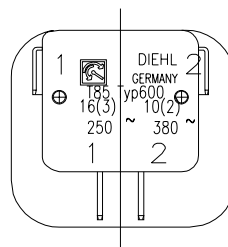

**Standard Features** • 15 amps per pole rating  
• 120/240V, 1/4 HP  
• 1000W Tungsten

**Approvals** • UL, CSA, BSI, VDE, OVE, SEV, KEMA, SEMA, NEMKO, UTE

MOUNTING FOR  
TIMER

RADIAL

TURNING ANGLE

TYPE OF SWITCH