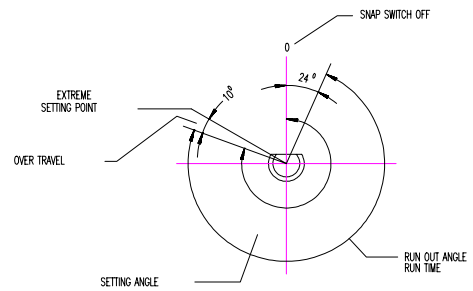

### Approvals

- UL, CSA, BSI, VDE, OVE, SEV, KEMA, SEMA, NEMKO, UTE

MOUNTING FOR  
TIMER

RADIAL

TURNING ANGLE

TYPE OF SWITCH