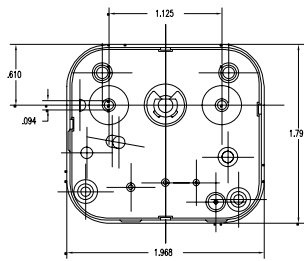

Approvals

- UL, CSA, BSI, VDE, OVE, SEV, KEMA, SEMA, NEMKO, UTE

MOUNTING FOR
TIMER

RADIAL