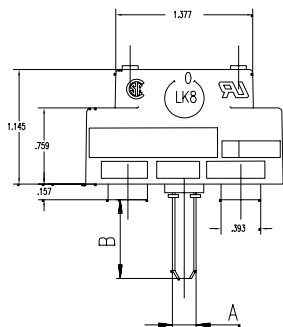

### Approvals

- UL, CSA, BSI, VDE, OVE, SEV, KEMA, SEMA, NEMKO, UTE

MOUNTING FOR  
TIMER

RADIAL

TURNING ANGLE

TYPE OF SWITCH