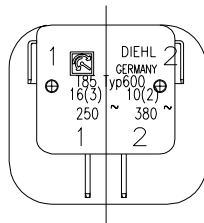

### Standard Features

- 15 amps per pole rating
- 120/240V, 1/4 HP
- 1000W Tungsten

### Approvals

- UL, CSA, BSI, VDE, OVE, SEV, KEMA, SEMA, NEMKO, UTE

MOUNTING FOR  
TIMER

RADIAL

TURNING ANGLE

TYPE OF SWITCH