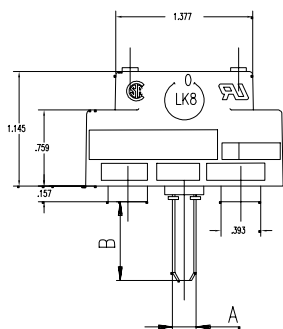

### Approvals

- UL, CSA, BSI, VDE, OVE, SEV, KEMA, SEMA, NEMKO, UTE

MOUNTING FOR  
TIMER

RADIAL

TURNING ANGLE

TYPE OF SWITCH