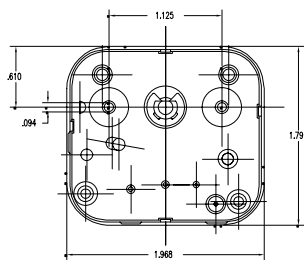

Approvals

- UL, CSA, BSI, VDE, OVE, SEV, KEMA, SEMA, NEMKO, UTE

MOUNTING FOR
TIMER

RADIAL