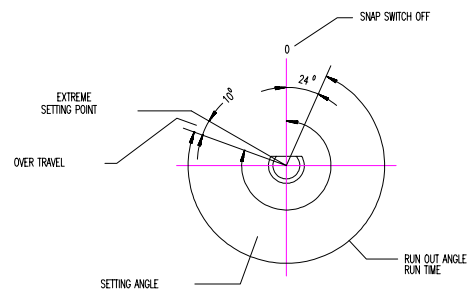

### Approvals

- UL, CSA, BSI, VDE, OVE, SEV, KEMA, SEMA, NEMKO, UTE

MOUNTING FOR  
TIMER

RADIAL

TURNING ANGLE

TYPE OF SWITCH