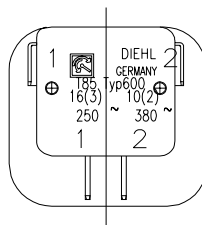

### Standard Features

- 15 amps per pole rating
- 120/240V, 1/4 HP
- 1000W Tungsten

### Approvals

- UL, CSA, BSI, VDE, OVE, SEV, KEMA, SEMA, NEMKO, UTE

MOUNTING FOR  
TIMER

RADIAL

TURNING ANGLE

TYPE OF SWITCH