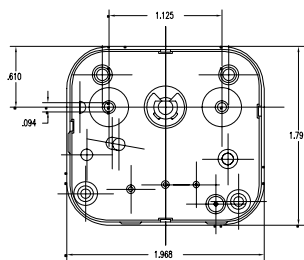

Standard Features

- 15 amps per pole rating
- 120/240V, 1/4 HP
- 1000W Tungsten

Approvals

- UL, CSA, BSI, VDE, OVE, SEV, KEMA, SEMA, NEMKO, UTE

MOUNTING FOR
TIMER

RADIAL

TURNING ANGLE

TYPE OF SWITCH