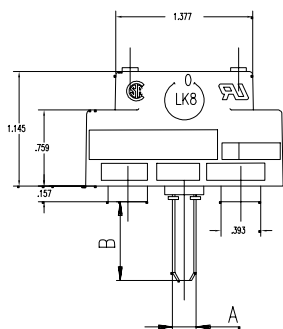

Standard Features

- 15 amps per pole rating
- 120/240V, 1/4 HP
- 1000W Tungsten

Approvals

- UL, CSA, BSI, VDE, OVE, SEV, KEMA, SEMA, NEMKO, UTE

MOUNTING FOR
TIMER

RADIAL

TURNING ANGLE

TYPE OF SWITCH