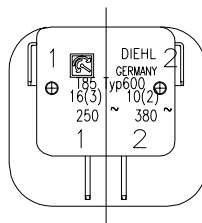

Standard Features

- 15 amps per pole rating
- 120/240V, 1/4 HP
- 1000W Tungsten

Approvals

- UL, CSA, BSI, VDE, OVE, SEV, KEMA, SEMA, NEMKO, UTE

MOUNTING FOR
TIMER

RADIAL

TURNING ANGLE

TYPE OF SWITCH