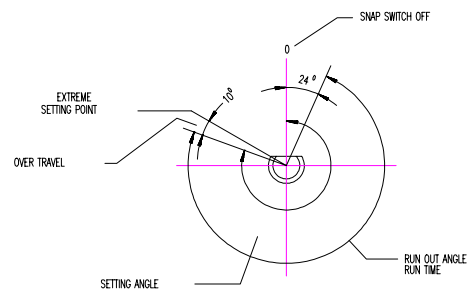

Standard Features

- 15 amps per pole rating
- 120/240V, 1/4 HP
- 1000W Tungsten

Approvals

- UL, CSA, BSI, VDE, OVE, SEV, KEMA, SEMA, NEMKO, UTE

MOUNTING FOR
TIMER

RADIAL

TURNING ANGLE

TYPE OF SWITCH