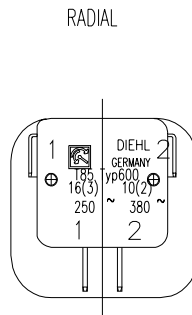

## 30 Minute, Double Pole Single Throw (DPST), Screwmount With Hold

- Applications**
- Battery chargers, ultrasonic cleaners, saunas, tanning beds, medical equipment, dryers, small appliances, and food service equipment.
- Standard Features**
- 15 amps per pole rating
  - 120/240V, 1/4 HP
  - 1000W Tungsten
- Approvals**
- UL, CSA, BSI, VDE, OVE, SEV, KEMA, SEMA, NEMKO, UTE

### TYPE OF SWITCH

WORKING OFF HOLD