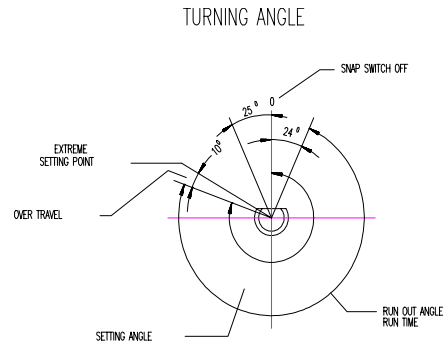

## 30 Minute, Double Pole Single Throw (DPST), Screwmount With Hold

- Applications**
- Battery chargers, ultrasonic cleaners, saunas, tanning beds, medical equipment, dryers, small appliances, and food service equipment.
- Standard Features**
- 15 amps per pole rating
  - 120/240V, 1/4 HP
  - 1000W Tungsten
- Approvals**
- UL, CSA, BSI, VDE, OVE, SEV, KEMA, SEMA, NEMKO, UTE