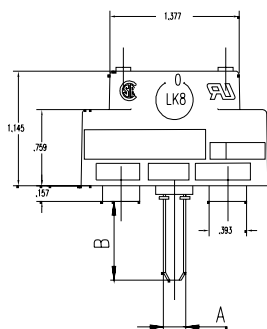

## 30 Minute, Double Pole Single Throw (DPST), Screwmount With Hold

- Applications**
- Battery chargers, ultrasonic cleaners, saunas, tanning beds, medical equipment, dryers, small appliances, and food service equipment.
- Standard Features**
- 15 amps per pole rating
  - 120/240V, 1/4 HP
  - 1000W Tungsten
- Approvals**
- UL, CSA, BSI, VDE, OVE, SEV, KEMA, SEMA, NEMKO, UTE

### TYPE OF SWITCH

WORKING OFF HOLD