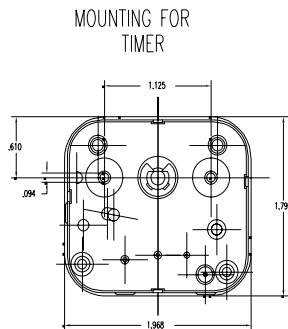

## 30 Minute, Double Pole Single Throw (DPST), Screwmount With Hold

- Applications**
- Battery chargers, ultrasonic cleaners, saunas, tanning beds, medical equipment, dryers, small appliances, and food service equipment.
- Standard Features**
- 15 amps per pole rating
  - 120/240V, 1/4 HP
  - 1000W Tungsten
- Approvals**
- UL, CSA, BSI, VDE, OVE, SEV, KEMA, SEMA, NEMKO, UTE

### TYPE OF SWITCH

WORKING OFF HOLD